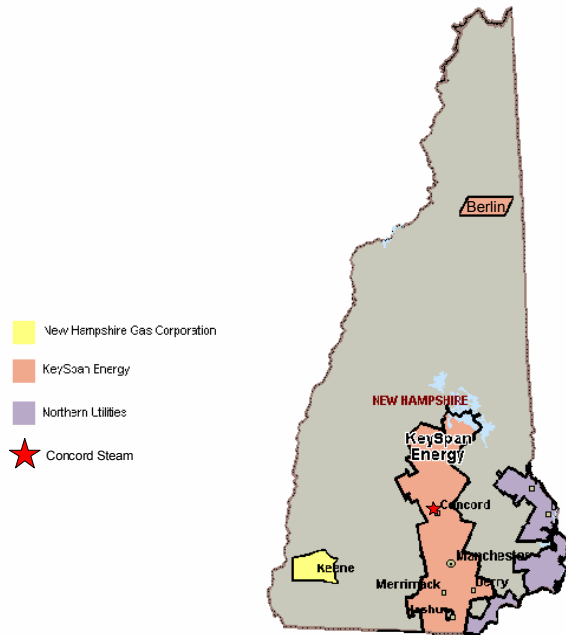

Natural Gas, Propane and Steam Utilities in NH

**Natural Gas, Propane and Steam Utilities in NH
Communities Served**

KeySpan Energy Delivery (Natural Gas)			Northern Utilities, Inc. (Natural Gas)			NH Gas Corp. (Propane)	Concord Steam Corp. (Steam)
Allenstown	Derry	Loudon	Atkinson	Hampton	Plaistow	Keene	Concord
Amherst	Franklin	Manchester	Dover	Hampton Beach	Portsmouth		
Auburn	Gilford	Merrimack	Durham	Hampton Falls	Rochester		
Bedford	Goffstown	Milford	East Kingston	Kensington	Rollinsford		
Belmont	Hollis	Nashua	East Rochester	Madbury	Salem		
Berlin	Hooksett	Northfield	Exeter	Newington	Seabrook		
Boscawen	Hudson	Pembroke	Gonic	North Hampton	Somersworth		
Bow	Laconia	Sanbornton	Greenland	Pelham	Stratham		
Canterbury	Litchfield	Tilton					
Concord	Londonderry						